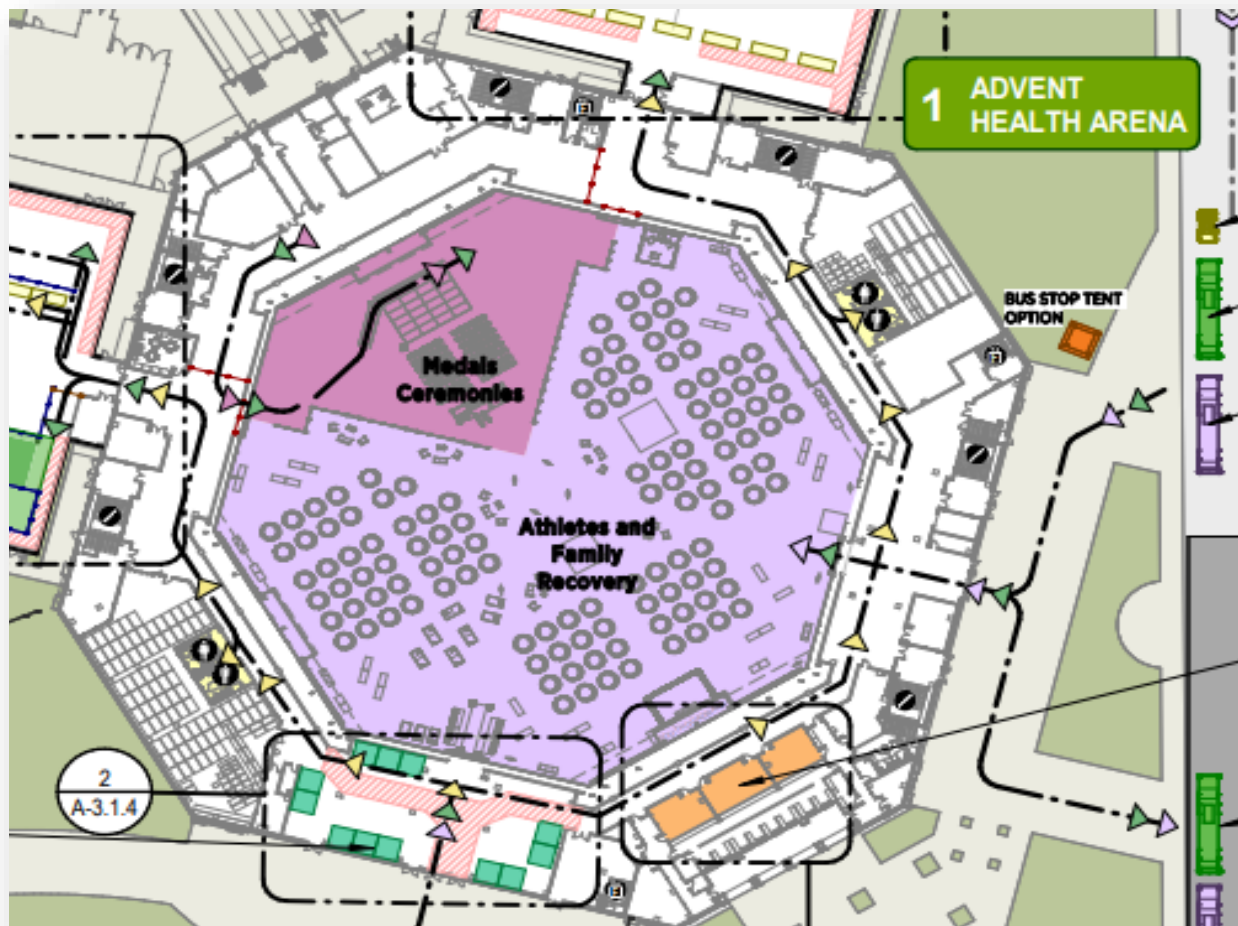

Family Program Hospitality Suite Details

Hospitality Suite Hours at AdventHealth Arena				
Date	Day	Open	Close	Notes:
20-Aug	Saturday	3:00PM	8:00PM	*shooting
21-Aug	Sunday	3:00PM	8:00PM	*shooting
22-Aug	Monday	8:00AM	8:00PM	
23-Aug	Tuesday	8:00AM	8:00PM	
24-Aug	Wednesday	8:00AM	8:00PM	
25-Aug	Thursday	8:00AM	8:00PM	
26-Aug	Friday	3:00PM	8:00PM	*swim
27-Aug	Saturday	8:00AM	8:00PM	

Hospitality Suite Events and Activities

	Activity	Date	Start Time	End Time
20-Aug	Team HOPE Resilient Family Activity: Warrior Games 2022 Time Capsules	08/20/22	1600	1800
	Grand opening of Team HOPE's Zen-Den with special guest Warrior Strong	08/20/22	1600	1800
	Team HOPE Warrior Games 2022 Goosechase Challenge!	08/20/22	1600	1800
	Caricature Artists	08/20/22	1700	2000
21-Aug	Team HOPE Resilient Family Activity: SMART Goal Challenge	08/21/22	1600	1800
	Fun with HOPE: Red, White & Blue Scavenger Hunt	08/21/22	1600	1800
	Team HOPE Warrior Games 2022 Goosechase Family Mission!	08/21/22	1600	1800
22-Aug	Face Painters	08/22/22	900	1200
	Fun with HOPE: Kids Cross Fit Circuit	08/22/22	1200	1400
	Team HOPE Warrior Games 2022 Goosechase Family Check-In!	08/22/22	1200	1400
	Zen-Den M&M Day (Meditation and Movement)	08/22/22	1200	1400
	Team HOPE Resilient Family Activity: Quick Draw Challenge	08/22/22	1200	1400
	Balloon Artist	08/22/22	1300	1600
	Fun with HOPE: Kids Cross Fit Circuit	08/22/22	1600	1800
	Team HOPE Warrior Games 2022 Goosechase Family Check-In!	08/22/22	1600	1800
	Zen-Den M&M Day (Meditation and Movement)	08/22/22	1600	1800
	Team HOPE Resilient Family Activity: Quick Draw Challenge	08/22/22	1600	1800
	Caricature Artists	08/22/22	1700	2000